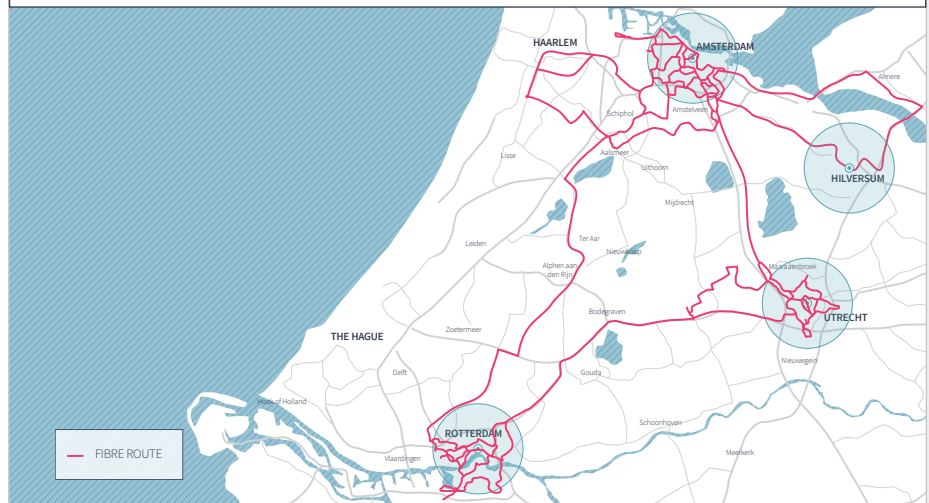

Rotterdam

Rotterdam Internet Exchange
Smart DC